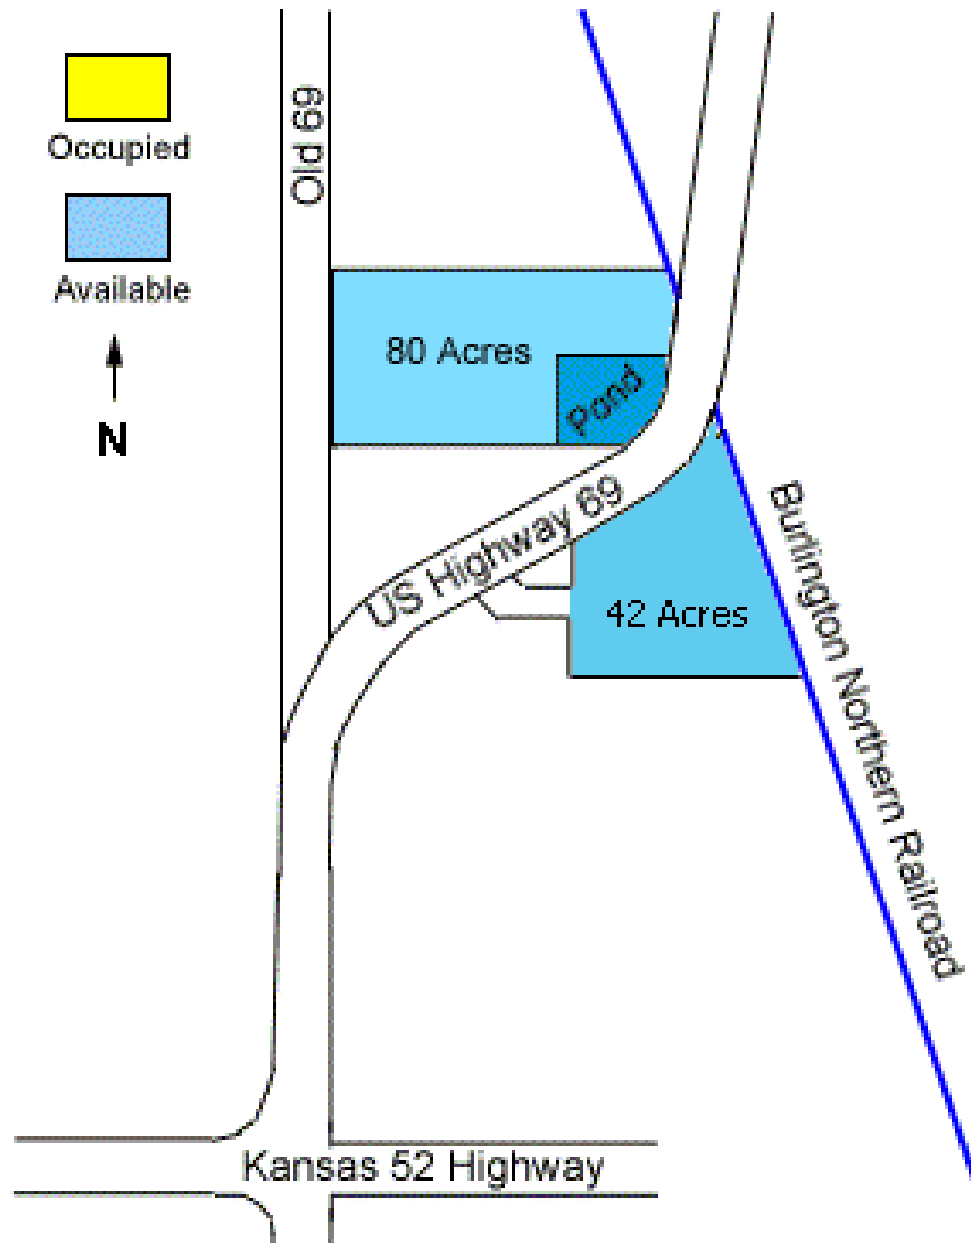

Pleasanton Industrial Park

Linn County Industrial Park At Pleasanton

- Located on south side of Pleasanton
- Adjacent to and 1/2 mile north of US 69 Highway
- All utilities available
- Lot size negotiable
- Rail Access – Burlington Northern - Adjacent

Utilities

- 6" water lines.
- 4" gas line – Greely Gas.
- 10" sewer line.
- 3 phase electric – KCPL

Note: maps are approximate.