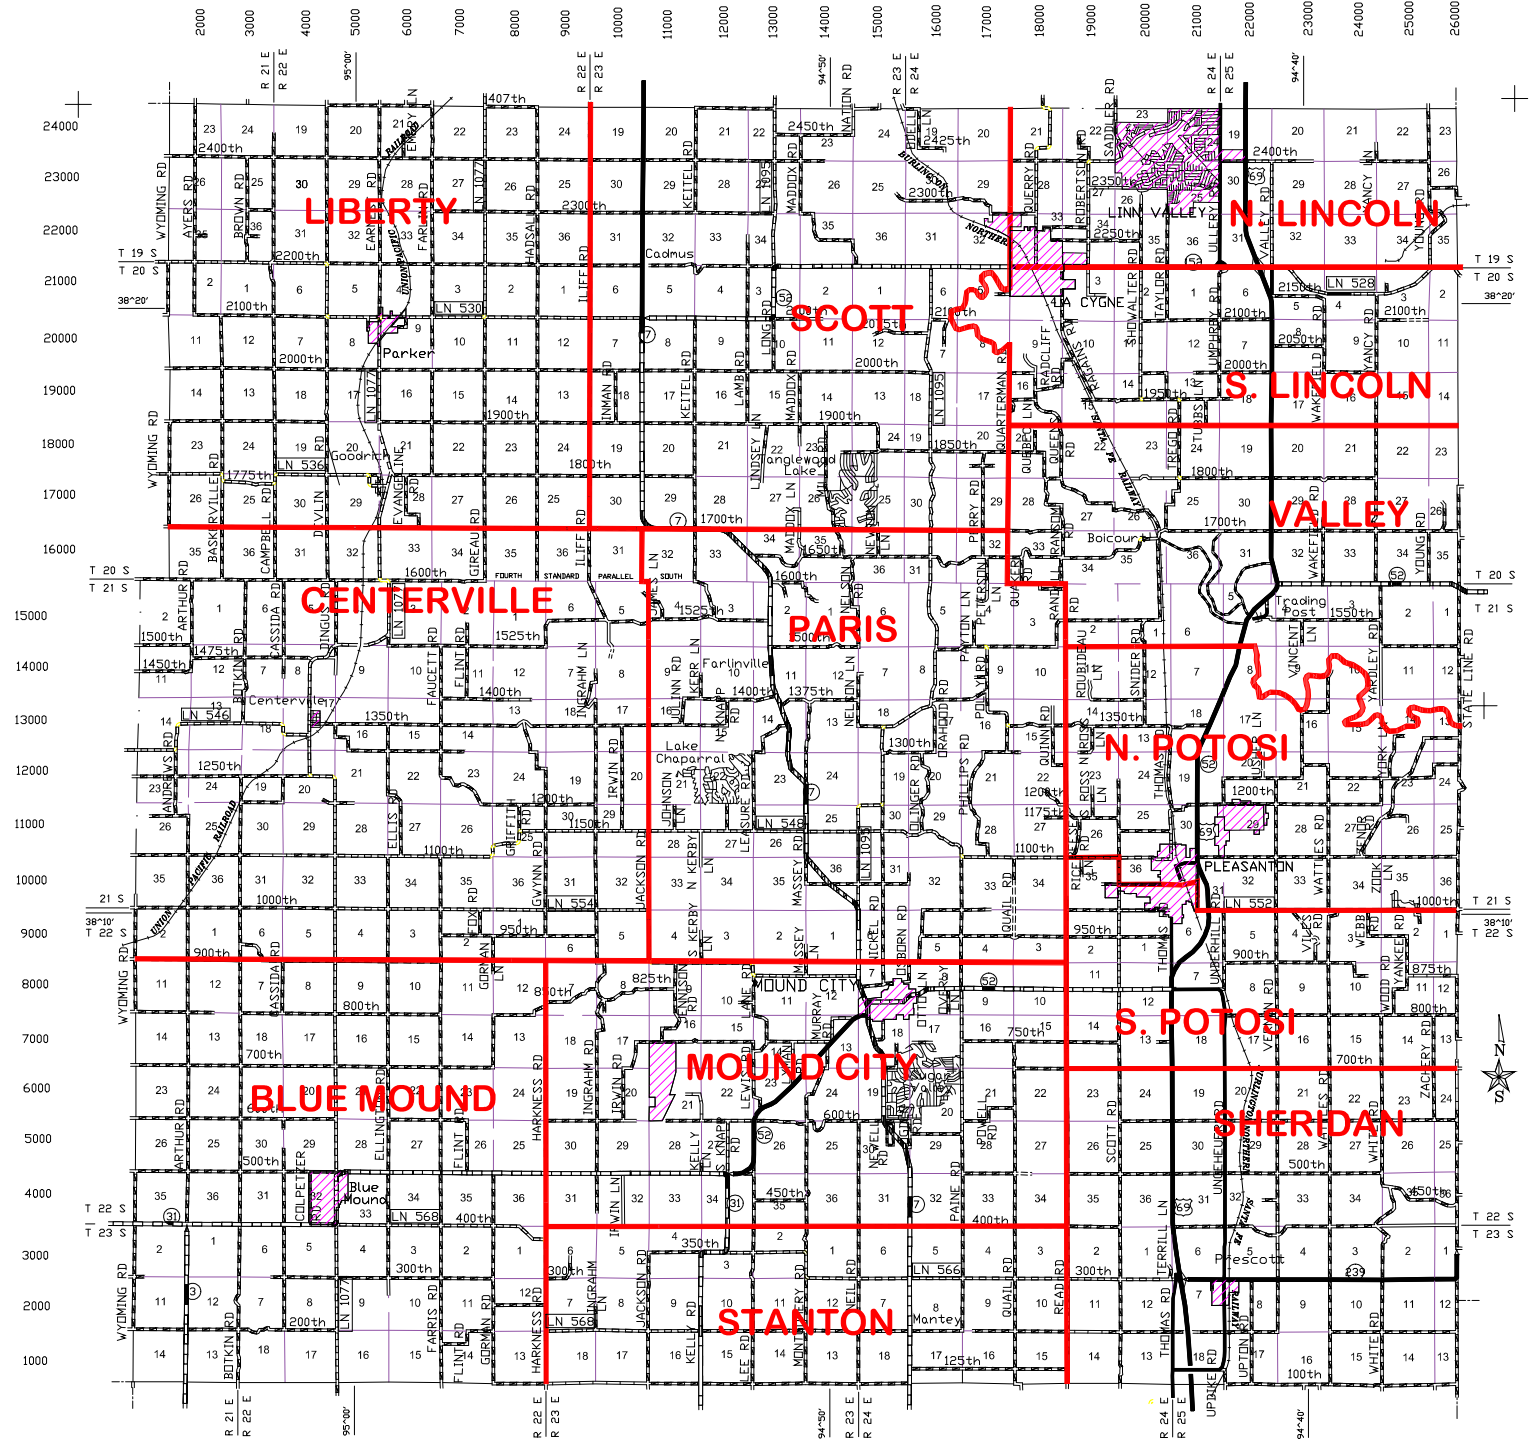

LINN COUNTY VOTING PRECINCTS

DRAWN BY LINN COUNTY MAPPING DEPT.
 BASED ON VARIOUS INFORMATION SOURCES
 DATE DRAWN: JULY 1999